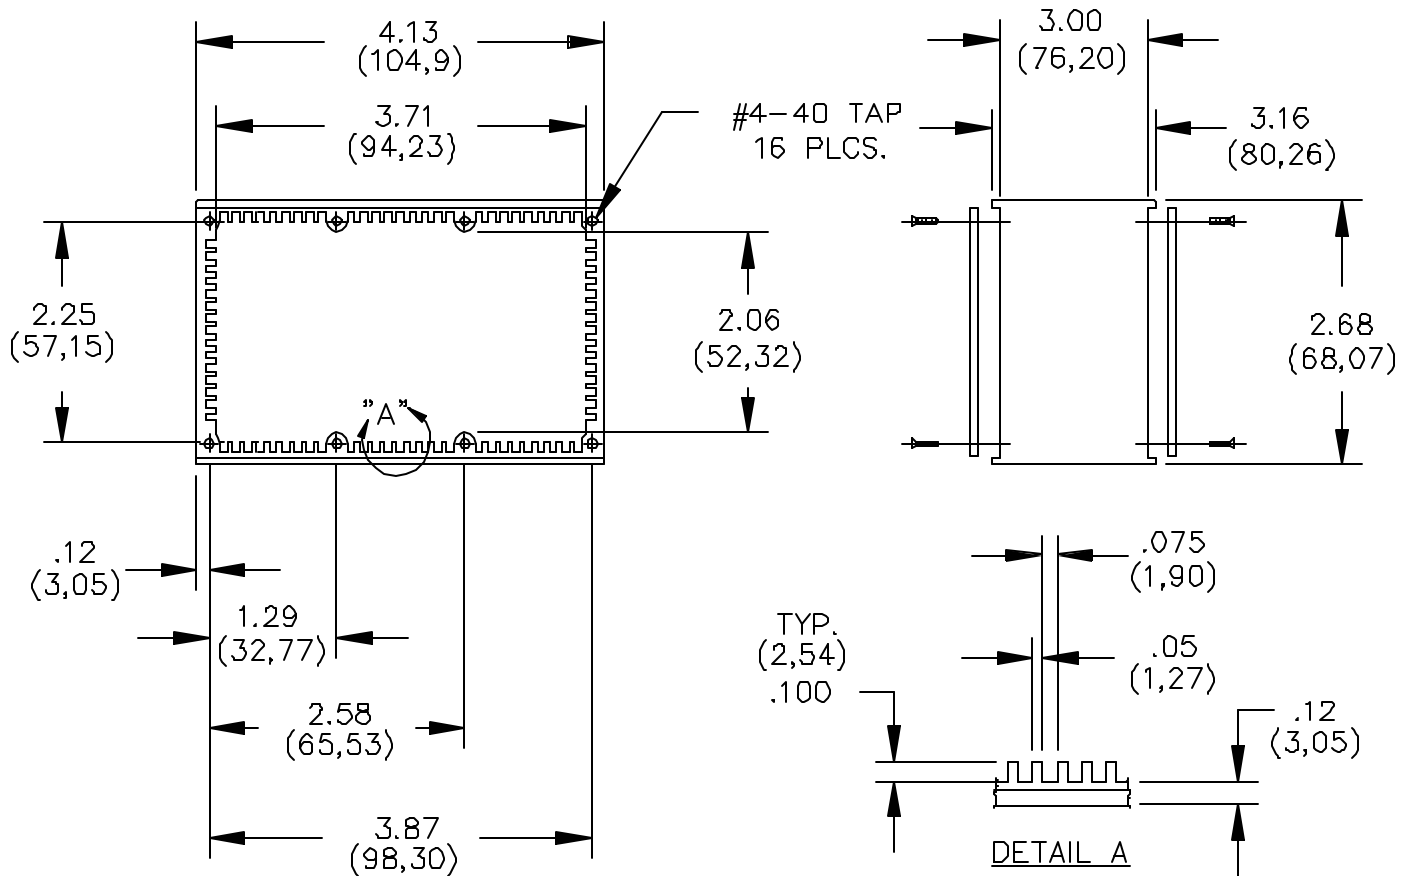

## Model 3311 Size G Extruded Aluminum Box With Cover

### MATERIALS:

Shielded Housing: Extruded Aluminum, Alloy 6063-ST  
 Finish: Blue baked enamel per Federal Standard 595,  
 #25109 over primer wash per DOD-P-15328.  
 Cover: 2 each, 2.03 (.080) thick Aluminum, Alloy  
 1100-H14

Finish: Clear anodized per MIL-A-8625

Screws: 16 each #4-40 x 6.35 (1/4") Flat head with  
 blue zinc plating

### ORDERING INFORMATION: Model 3311

All dimensions are in inches. Tolerances (except noted): .xx = ±.02" (.51 mm), .xxx = ±.005" (.127 mm).  
 All specifications are to the latest revisions. Specifications are subject to change without notice.  
 Registered trademarks are the property of their respective companies.